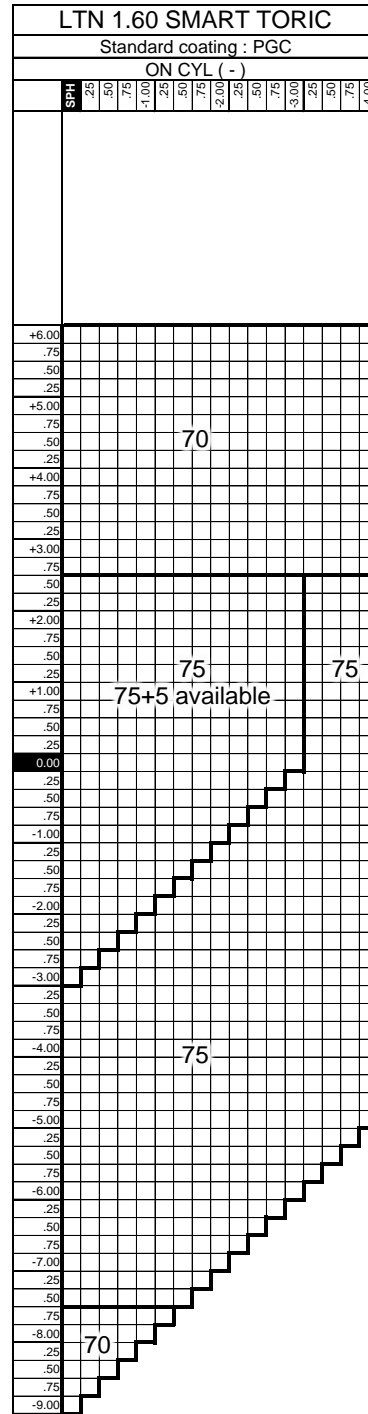

# LUTINA SMART TORIC

※The lens may be a cataract lens depending on the power

Specifications		Specifiable range / Availability
Prescription	Size reduction	by 50mm Min : only (+), 1mm step
	Prism	Up to 3 prism
	Decentration	Not available
	Base curve selection	Available
	Color	Available (Please refer "available color list")
Frame data	Slice (Frame shape required)	Available for plus & mixed power lenses
	Remote edging	Available
	Fine edge processing	Available (Less S+C = -3.00 : Not available)