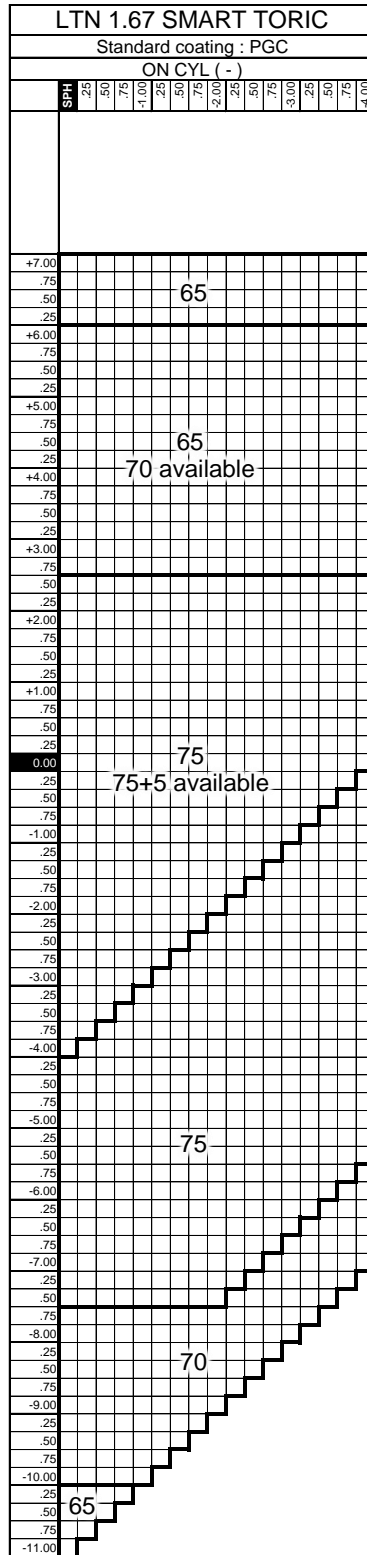

# LUTINA SMART TORIC

※The lens may be a cataract lens depending on the power

Specifications		Specifiable range / Availability
Prescription	Size reduction	by 50mm Min : only (+), 1mm step
	Prism	Up to 3 prism
	Decentration	Not available
	Base curve selection	Available
	Color	Available (Please refer "available color list")
Frame data	Slice (Frame shape required)	Available for plus & mixed power lenses
	Remote edging	Available
	Fine edge processing	Available (Less S+C = -3.00 : Not available)