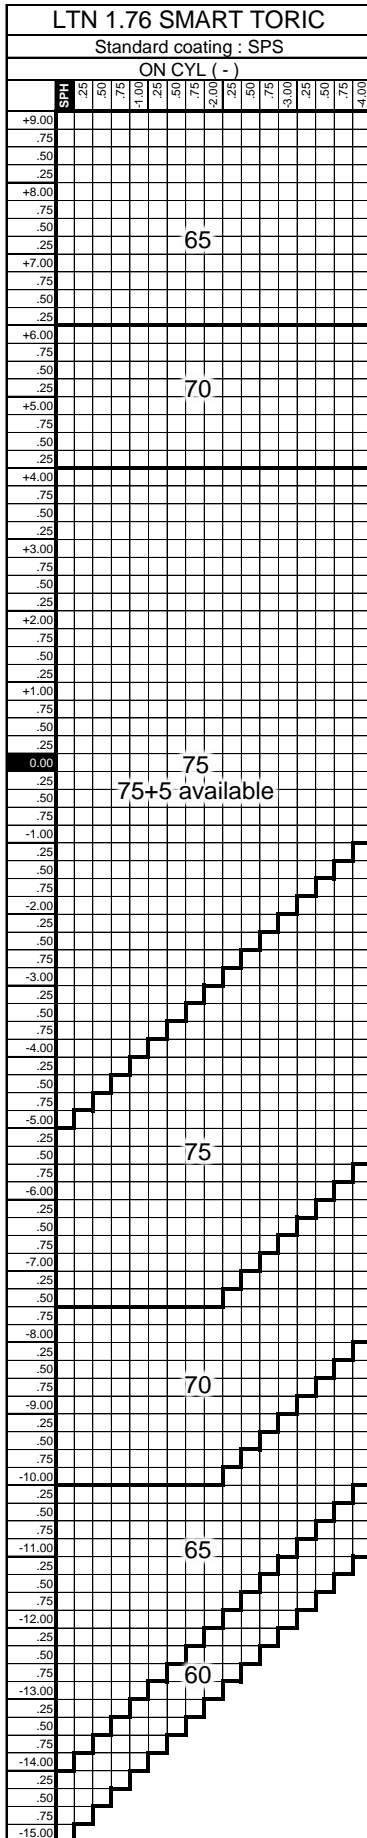

# LUTINA SMART TORIC

※The lens may be a cataract lens depending on the power

Specifications		Specifiable range / Availability
Prescription	Size reduction	by 50mm Min : only (+), 1mm step
	Prism	Up to 3 prism
	Decentration	Not available
	Base curve selection	Available
	Color	Available (Please refer "available color list")
Frame data	Slice (Frame shape required)	Available for plus & mixed power lenses
	Remote edging	Available
	Fine edge processing	Available (Less S+C = -3.00 : Not available)