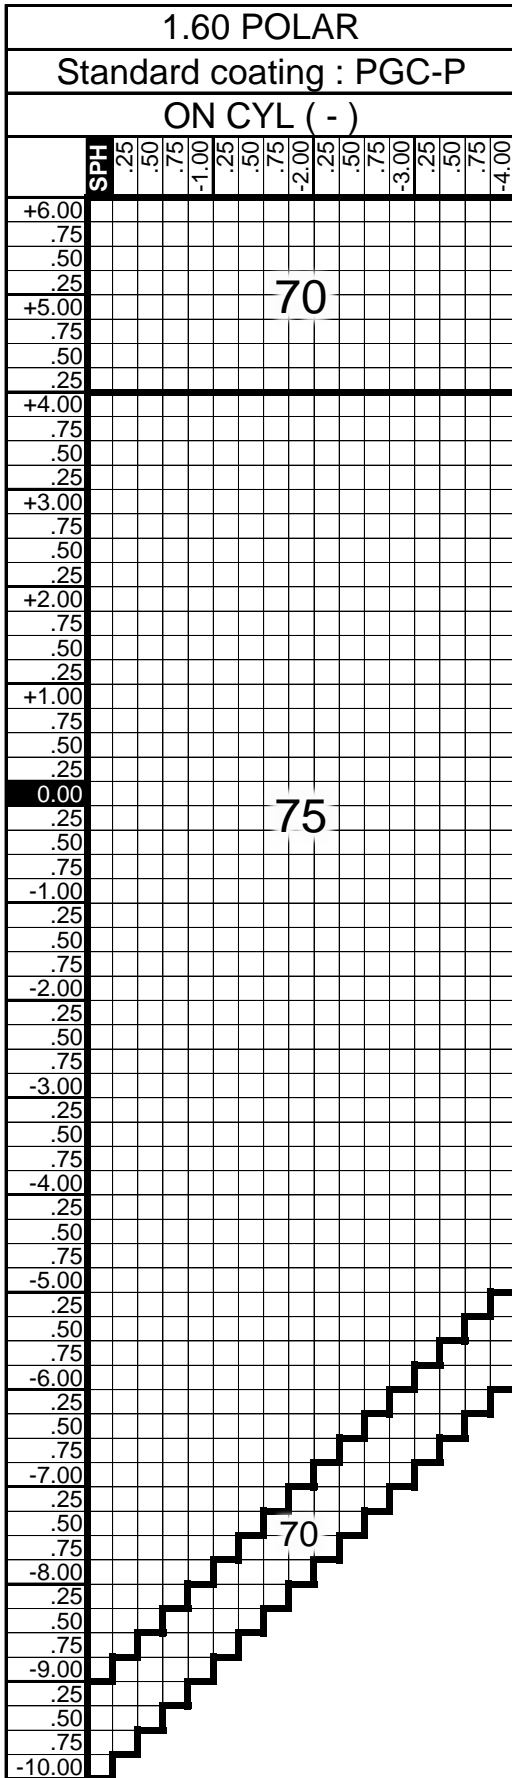

1.60 POLAR, 1.50 POLAR

Color	Clipped	Available Index
Jade Blue	JDB	1.60, 1.50
River Blue	RVB	1.60, 1.50
Meteor Gray	MTG	1.60, 1.50
Dark Orchid	DOC	1.60, 1.50
Iron Blue	IRB	1.60, 1.50
Gunmetal Gray	GMG	1.60, 1.50
Sand Brown	SDB	1.60, 1.50
Creek	CRK	1.60, 1.50
Dark Copper	DCP	1.60, 1.50
Moss Green	MSG	1.60, 1.50
Fire Brick	FRB	1.60, 1.50
Topazolite	TPL	1.60, 1.50
Neutral	NTR	1.60
Deep Sea	DPS	1.60

Specifications		Specifiable range / Availability
Prescription	Size reduction	by 50mm Min : only (+), 1mm steps
	Prism	Up to 3 prism
	Decentration	Available
	Base curve selection	Not available
	Slice (Frame shape required)	Not available
Frame data	Remote edging	Available except groove type frame
	Fine edge processing	Not Available