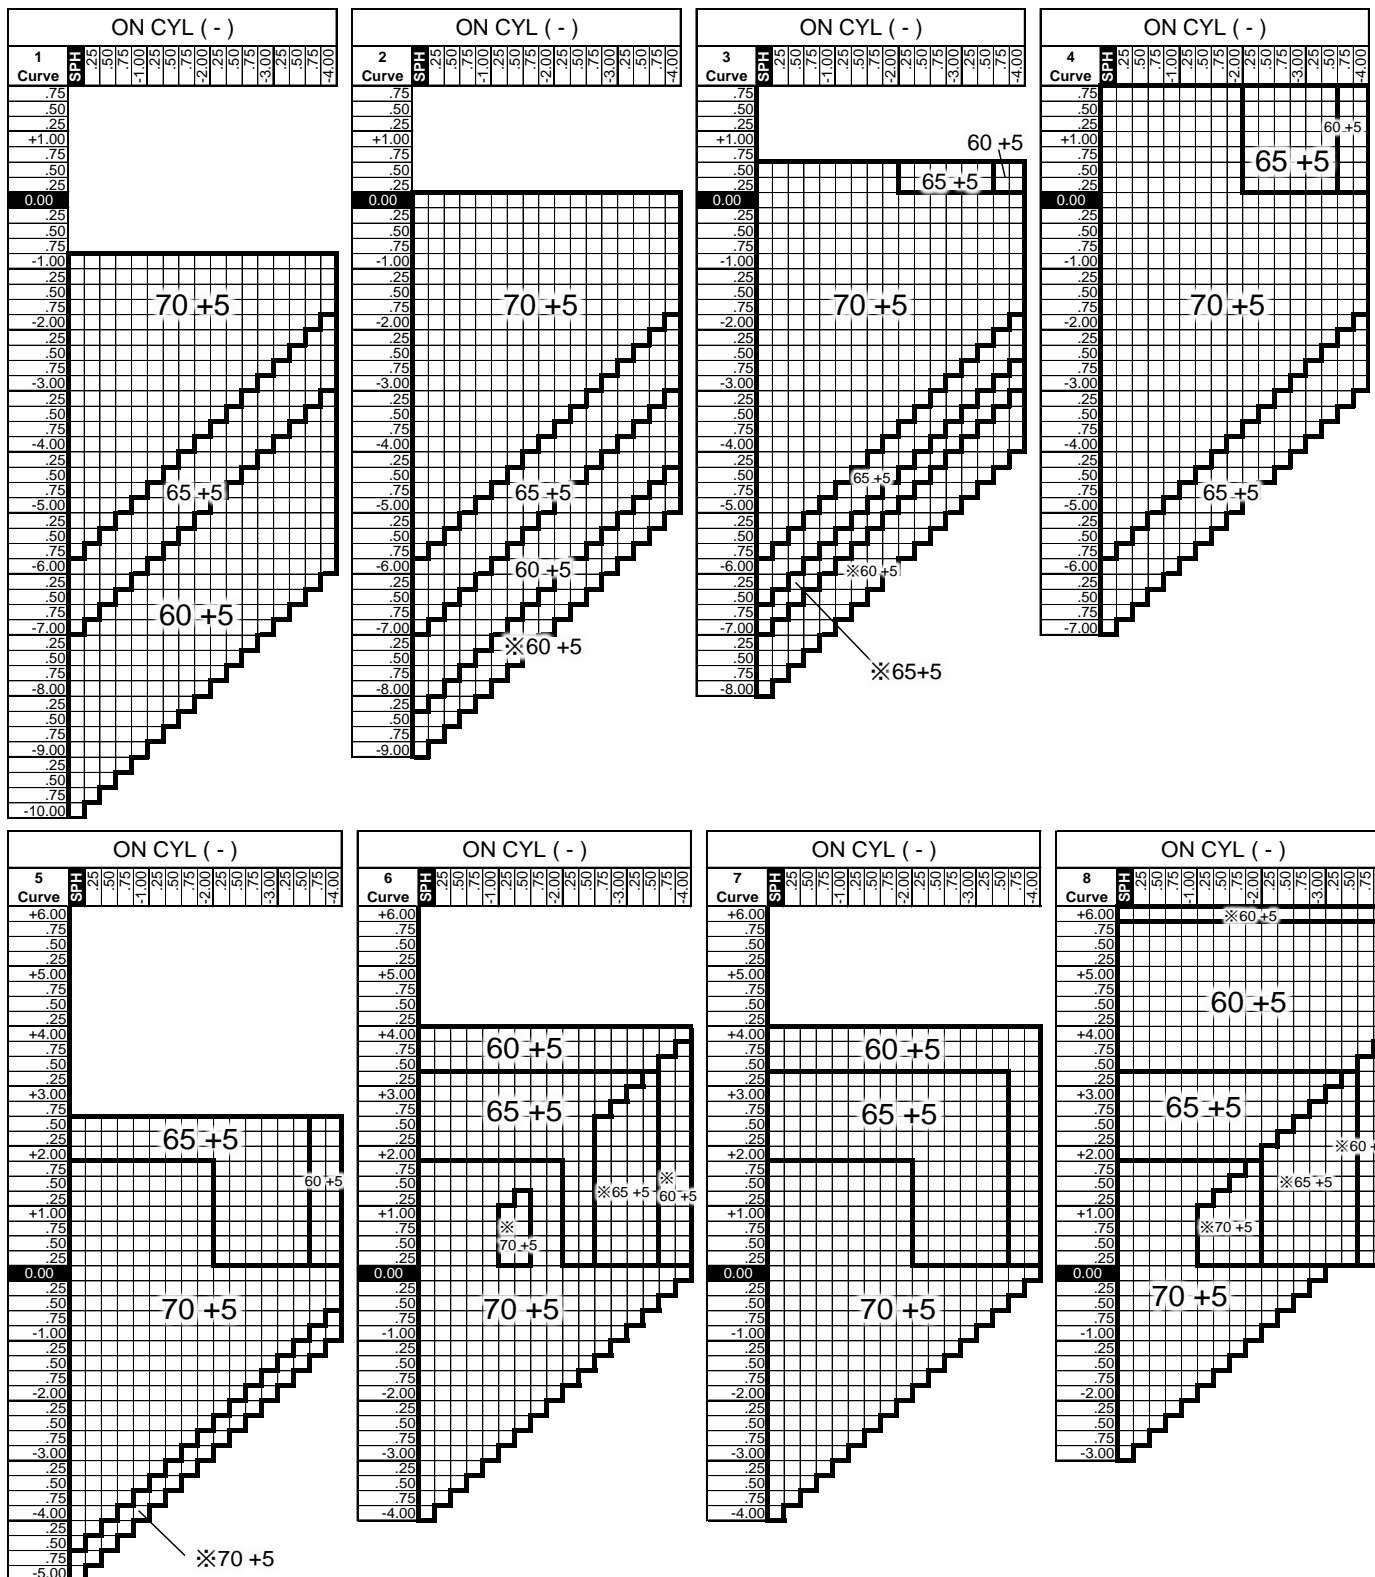

# Curve Range for TR & TR-XA1.60 EASYONE

※The lens maybe a cataract lens depending on the power prescribed.

Nominal curve	Specify curve
1	1.5
2	2.0
3	3.2
4	4.0
5	5.2
6	6.0
7	7.0
8	7.5