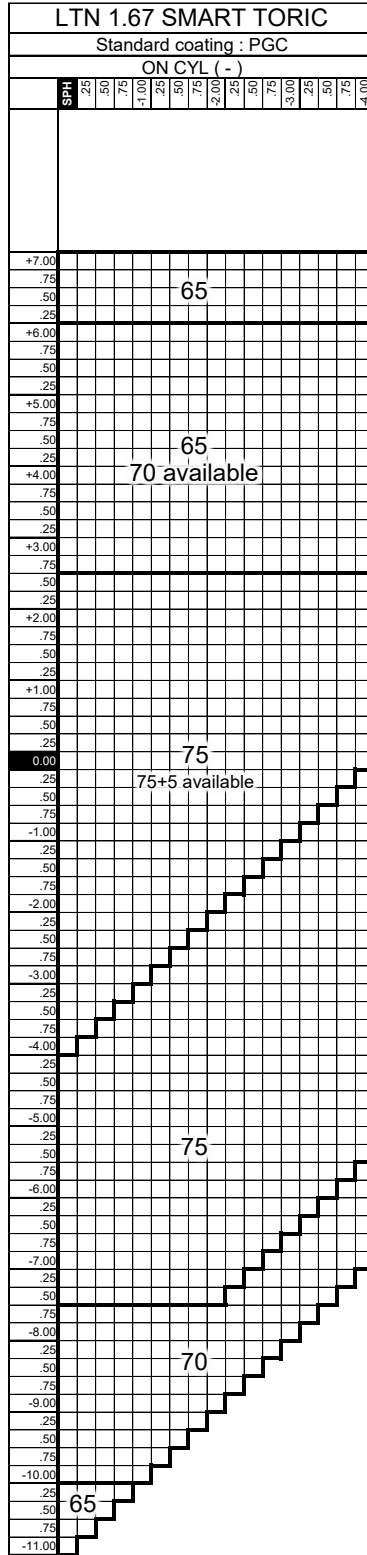

# LUTINA SMART TORIC

※The lens may be a cataract lens depending on the power

Specifications		Specifiable range / Availability
Prescription	Size reduction	by 50mm Min : only (+), 1mm step
	Prism	Up to 3 prism
	Decentration	Not available
	Base curve selection	Available
	Color	Available (Please refer "available color list")
Frame data	Slice (Frame shape required)	Available for plus & mixed power lenses
	Remote edging	Available
	Fine edge processing	Only available more than -3.00D.