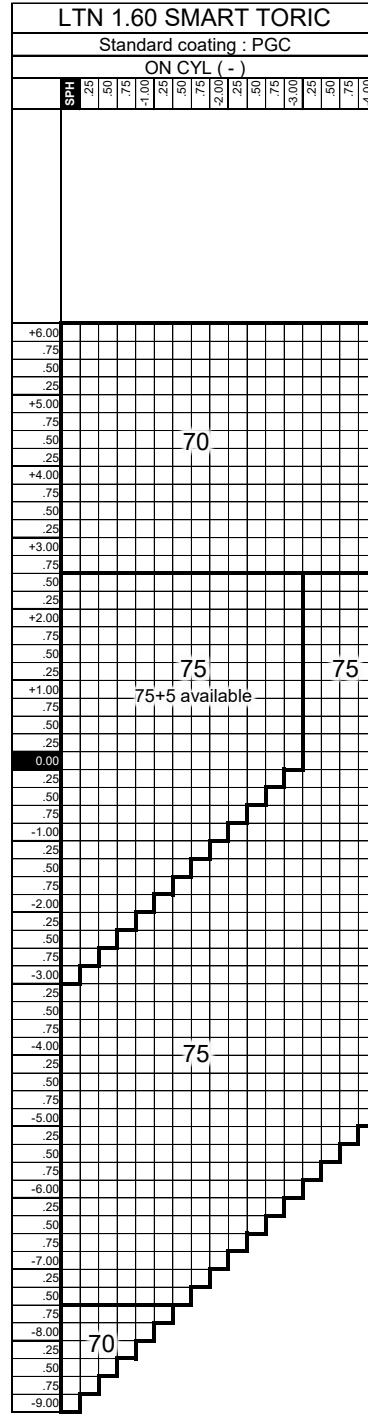

# LUTINA SMART TORIC

※The lens may be a cataract lens depending on the power

Specifications		Specifiable range / Availability
Prescription	Size reduction	by 50mm Min : only (+), 1mm step
	Prism	Up to 3 prism
	Decentration	Not available
	Base curve selection	Available
	Color	Available (Please refer "available color list")
Frame data	Slice (Frame shape required)	Available for plus & mixed power lenses
	Remote edging	Available
	Fine edge processing	Only available more than -3.00D.