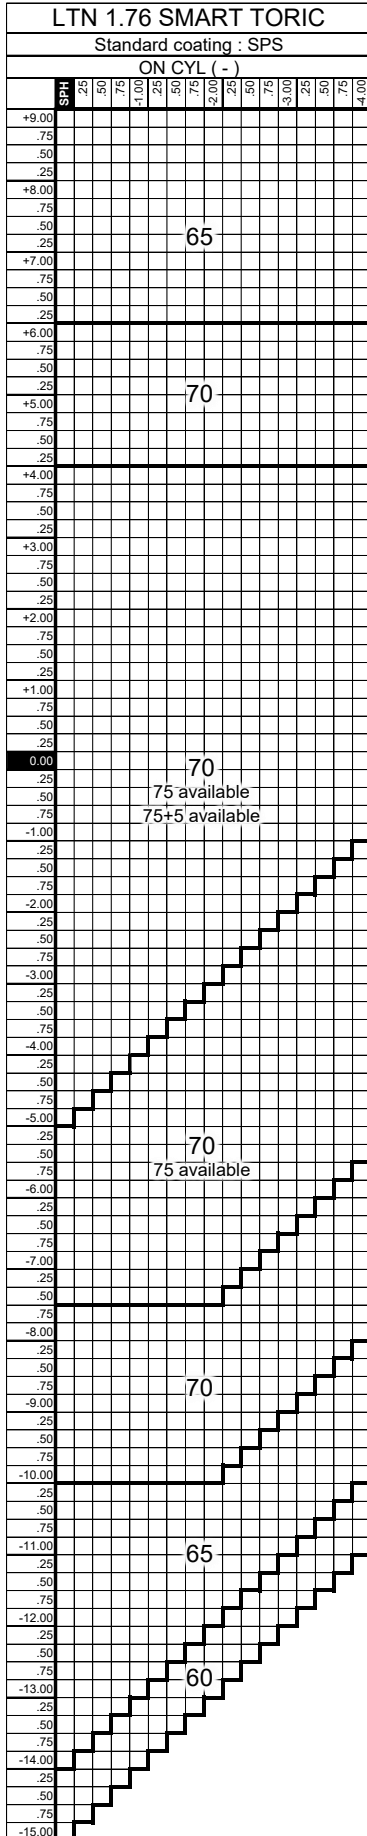

# LUTINA SMART TORIC

※The lens may be a cataract lens depending on the power

Specifications		Specifiable range / Availability
Prescription	Size reduction	by 50mm Min : only (+), 1mm step
	Prism	Up to 3 prism
	Decentration	Not available
	Base curve selection	Available
	Color	Available (Please refer "available color list")
Frame data	Slice (Frame shape required)	Available for plus & mixed power lenses
	Remote edging	Available
	Fine edge processing	Only available more than -3.00D.