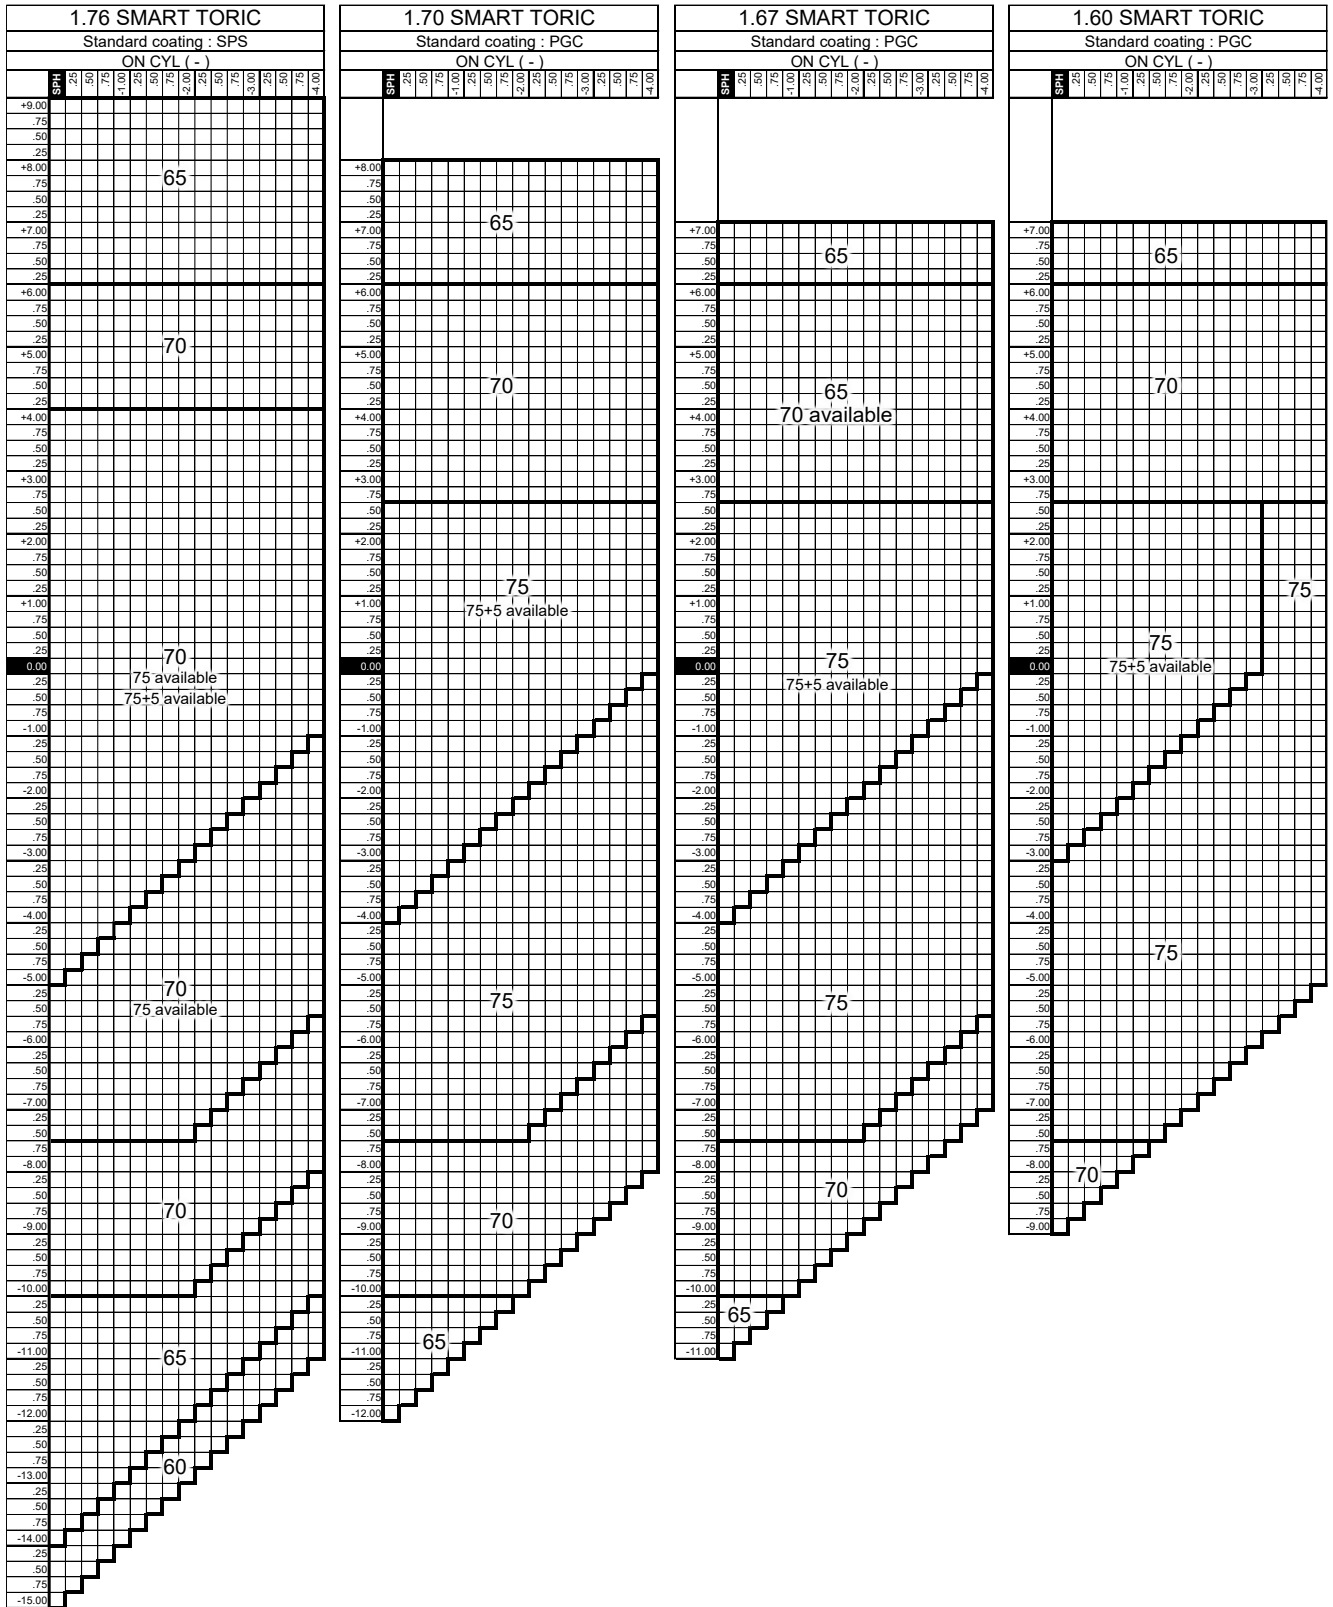

SMART TORIC

※The lens may be a cataract lens depending on the power

Specifications		Specifiable range / Availability
Prescription	Size reduction	by 50mm Min : only (+), 1mm step
	Prism	Up to 3 prism
	Decentration	Not available
	Base curve selection	Available
	Color	Available (Please refer "available color list")
Frame data	Slice (Frame shape required)	Available for plus & mixed power lenses
	Remote edging	Available
	Fine edge processing	Only available more than -3.00D.